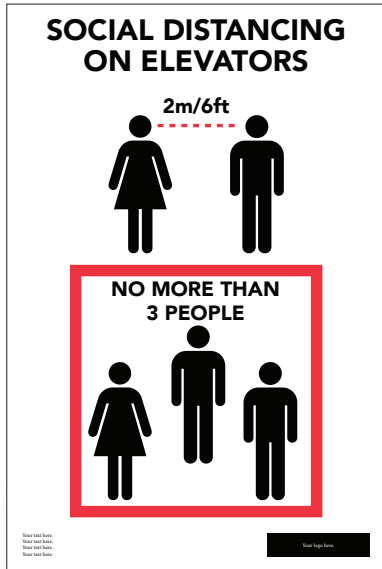

Astley Gilbert can supply signs and decals for your elevators. Designed with space to include your logo and adjusted to your corporate colours, these piece can be customized to suit you.

Wall Decals - option A